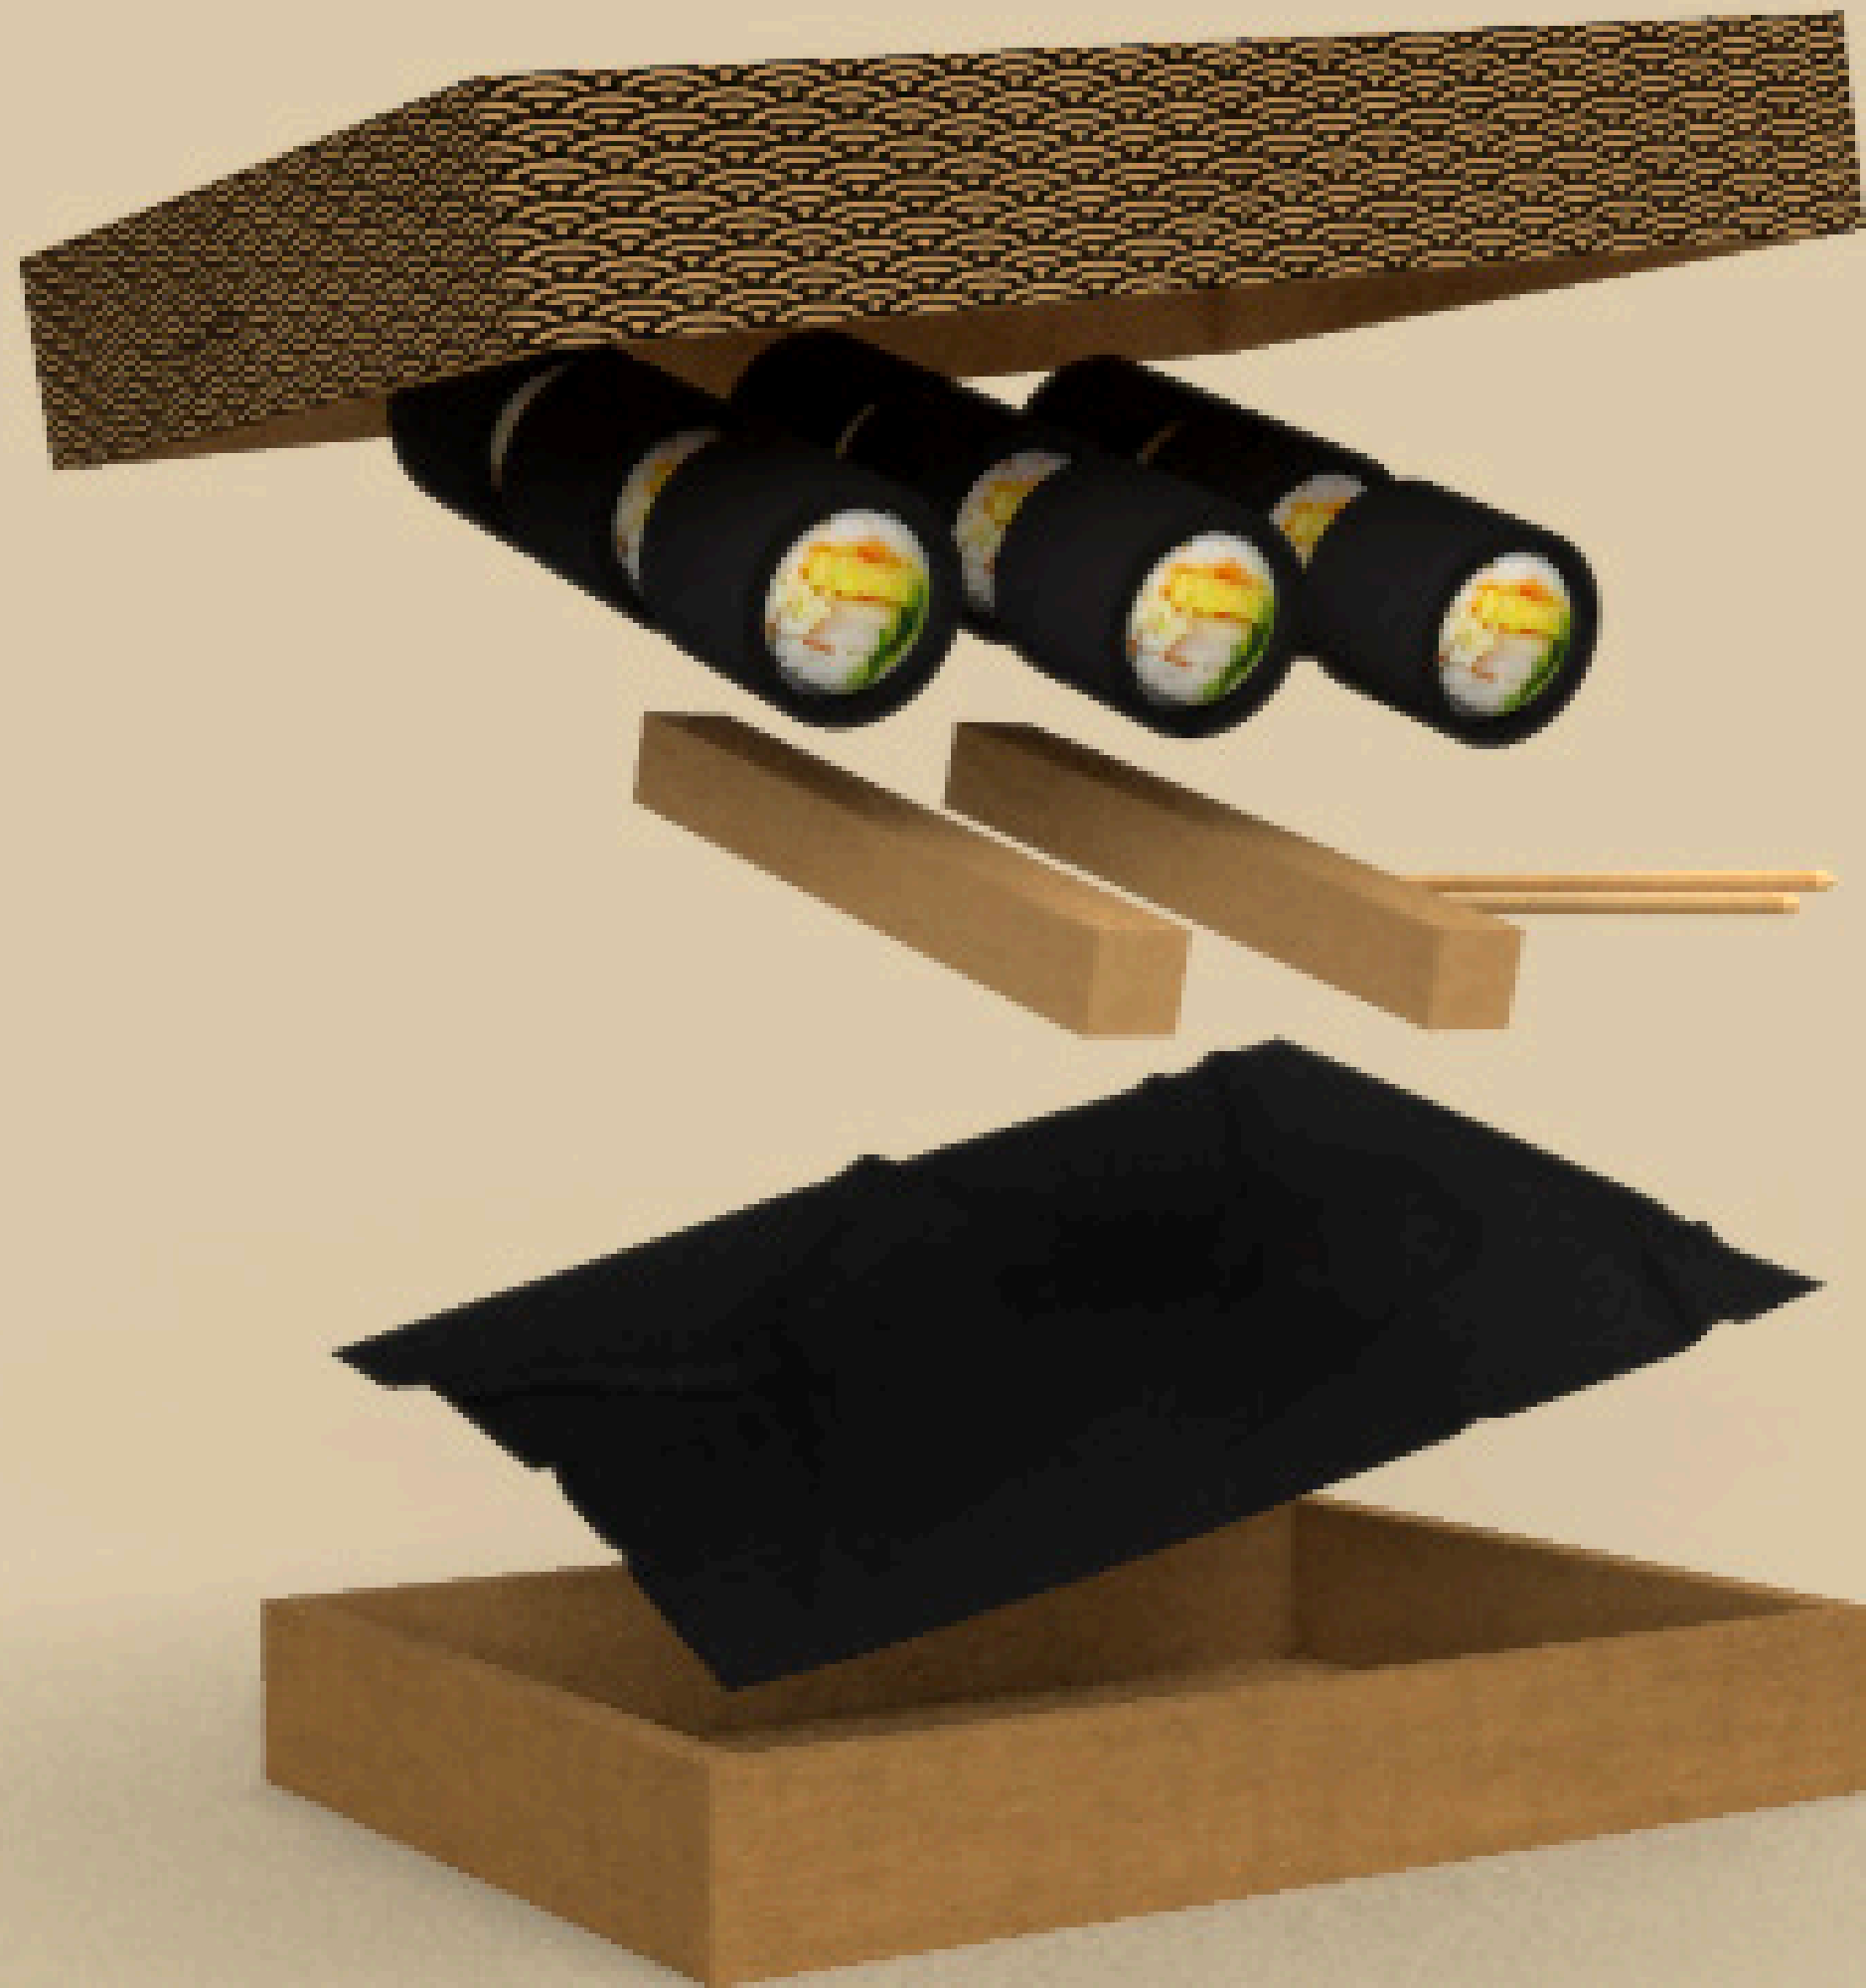

目玉モロ

箱入り

Sushi

すし

Save the fish...
To Eat the Fish

Effectively recovered and utilised in biological and industrial closed-loop cycles.

Corrugated packaging is reusable.

Made from materials that remain non-toxic throughout the life cycle.

Corrugated packaging helps to save energy.

Biodegradable

寿司
Sushi
箱入り
すし

California

寿司
Sushi
箱入り
すし

Shrimp Tempura Roll

寿司
Sushi
箱入り
すし

Rainbow roll

寿司
Sushi
箱入り
すし

Roll

BOXED
Sushi
箱入り
すし

Cucumber Roll

BOXED
Sushi
箱入り
すし

Rainbow roll

BOXED
Sushi
箱入り
すし

California Roll